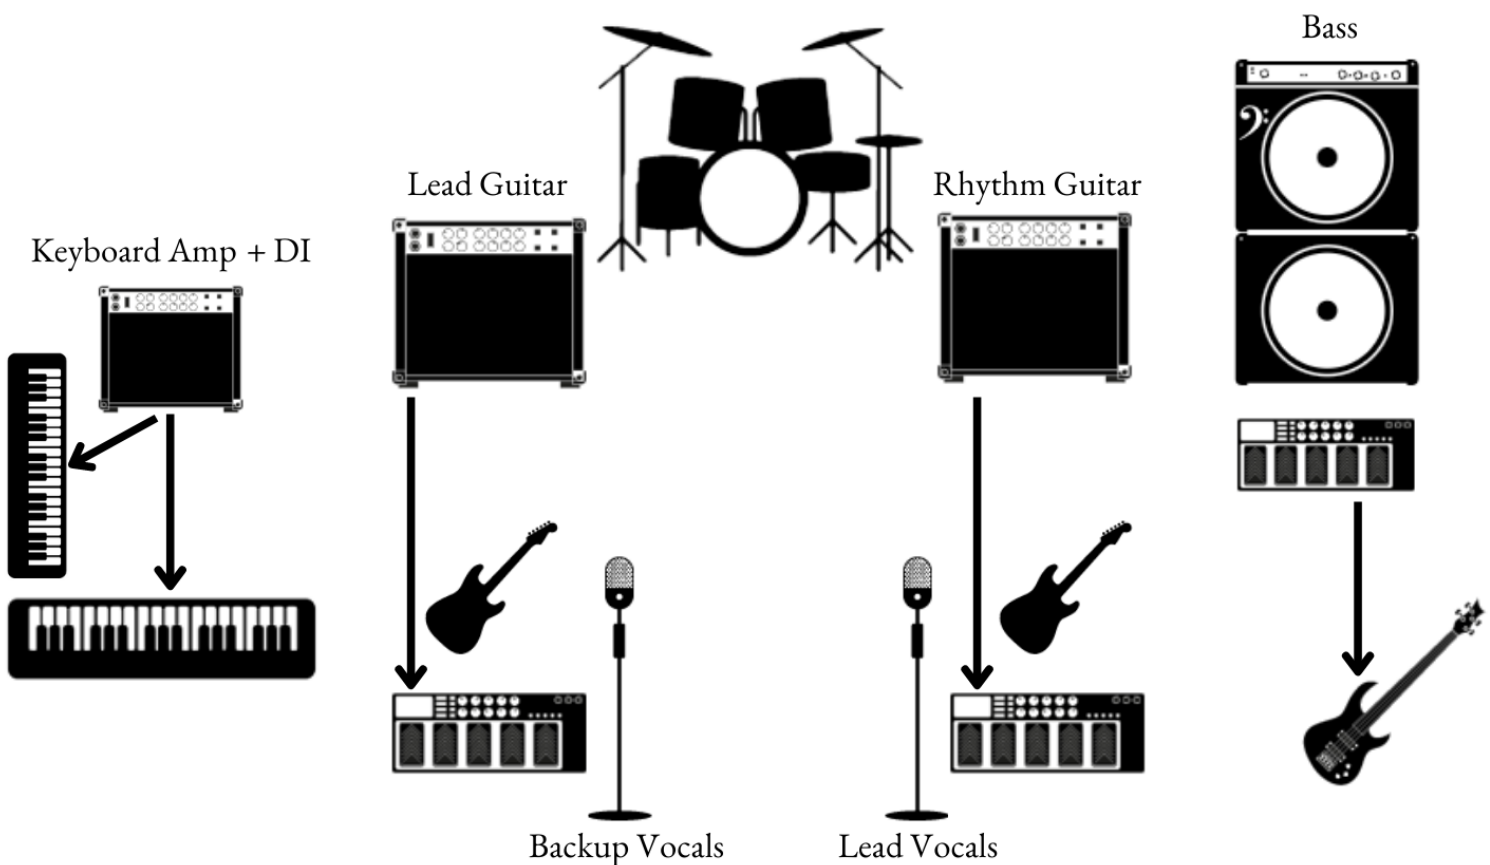

Stage Plot

The Misdemeanors

Members:

1. Lead Vocalist/Rhythm Guitarist
2. Lead Guitarist/Backup Vocalist
3. Keyboardist
4. Bassist
5. Drummer

Drums:

Kick, Snare, High Hat, High Tom, Low Tom, Floor Tom, Ride, Crash

Notes:

1. Reverb on all vocals
2. Clean lead guitar
3. Distorted rhythm guitar
4. Busy bass, should not be unnecessarily loud
5. In order of highest to lowest volume: lead guitar, keyboard, bass, rhythm guitar
6. Guitarist plays drums on some songs - is louder than drummer (who plays second keyboard)